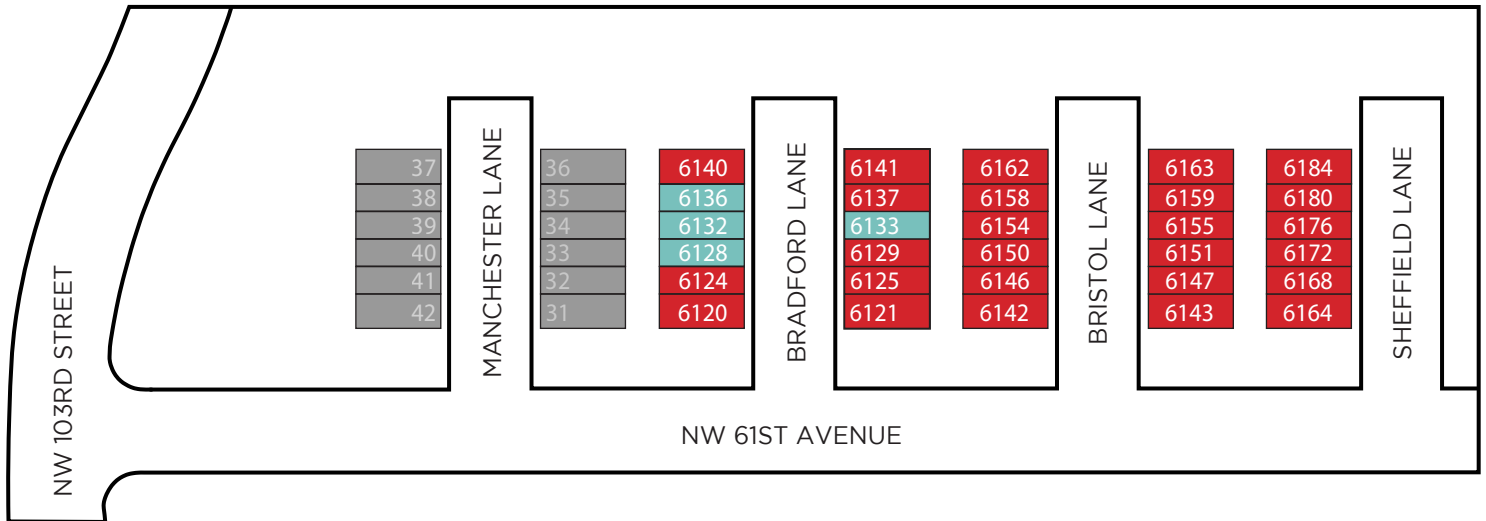

ADAM RIDGE ROWHOMES

PLAT 9

JOHNSTON

www.jerryshomes.com

School District
Johnston

Nearest Schools
Horizon Elementary
Summit Middle School
Johnston High School

Nearest Grocery
Price Chopper, WalMart,
Fareway

Nearest Gym
Crossfit 515, Anytime Fitness

Home Improvement Store
Menards, WalMart, Home
Depot

Recreation Amenities
Climb Iowa, Beaver Creek GC

Lot #	Address	Type	Sqft	Bed/bath	Price
22	6133 Bradford Ln	Interior	1,376	3/2.5	$191,446
26	6136 Bradford Ln	Interior	1,328	2/2.5	$189,056
27	6132 Bradford Ln	Interior	1,376	3/2.5	$192,056
28	6128 Bradford Ln	Interior	1,328	2/2.5	$190,156

Welcome to Johnston, a city that is in the Top List across the US to live in. Miles and miles of trails, award winning schools, local restaurants such are Greenbriar and Pagliai's Pizza, parks, many different events throughout the year and just overall excellent quality of life. You can enjoy it all by easy living at Adam Ridge Rowhomes, by Jerry's Homes!

PLAT 9

Sold

Spec Home

Coming Soon!

Jennifer Thorn | 515.975.7774 | jennifer@jenniferthorn.realtor
Erin Herron | 515.778.1331 | erin@erinherron.realtor

Listing information subject to change without notice.

#SINCE1957

Our history builds your future.