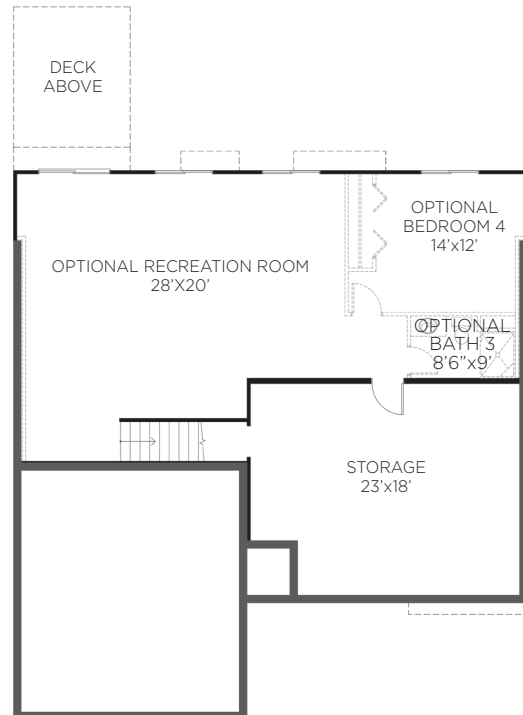

COPELAND

Century
SERIES

Ranch

3 Beds

1,427 SQFT

2 Baths

44'W x 49'D

MAIN LEVEL

BASEMENT LEVEL

*Square footage + dimensions are approximate. Artist's Conception. Some plans shown with option. Subject to change without notice. Trade secret + proprietary information per Chapter 550 of Iowa Code.