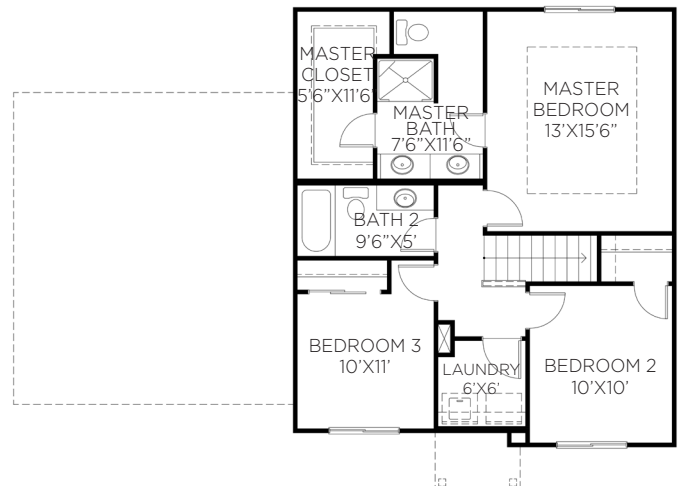

COLLINS

Century
SERIES

Two Story

3 Beds

1,644 SQFT

2.5 Baths

47'W x 34'D

MAIN LEVEL

UPPER LEVEL

*Square footage + dimensions are approximate. Artist's Conception. Some plans shown with option. Subject to change without notice. Trade secret + proprietary information per Chapter 550 of Iowa Code.