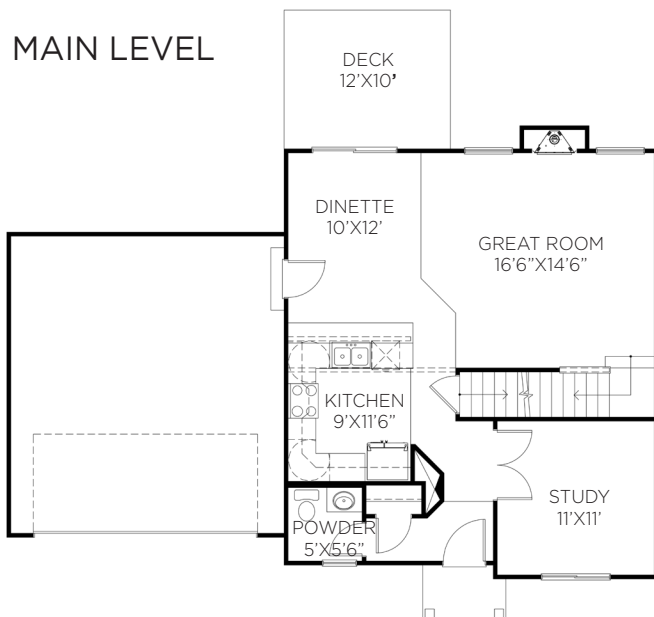

COLLINS

Century
SERIES

Two Story

3 Beds

1,644 SQFT

2.5 Baths

47'W x 34'D

MAIN LEVEL

UPPER LEVEL

*Square footage + dimensions are approximate. Artist's Conception. Some plans shown with option. Subject to change without notice. Trade secret + proprietary information per Chapter 550 of Iowa Code.