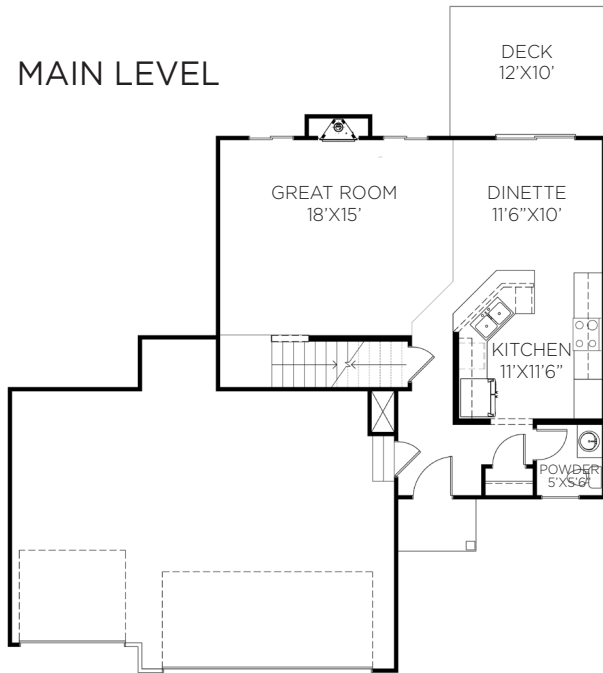

CEDAR 4 BED

CONTEMPORARY

Century
SERIES

Two Story

4 Beds

1,809 SQFT

2.5 Baths

36'W x 43'D

MAIN LEVEL

UPPER LEVEL

**Square footage + dimensions are approximate. Artist's Conception. Some plans shown with option. Subject to change without notice. Trade secret + proprietary information per Chapter 550 of Iowa Code.*