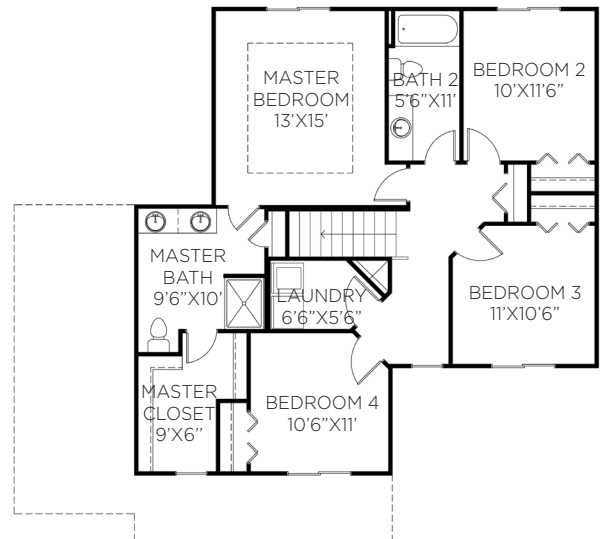

CEDAR 4 BED

CONTEMPORARY

Century
SERIES

Two Story

4 Beds

1,809 SQFT

2.5 Baths

36'W x 43'D

MAIN LEVEL

UPPER LEVEL

**Square footage + dimensions are approximate. Artist's Conception. Some plans shown with option. Subject to change without notice. Trade secret + proprietary information per Chapter 550 of Iowa Code.*